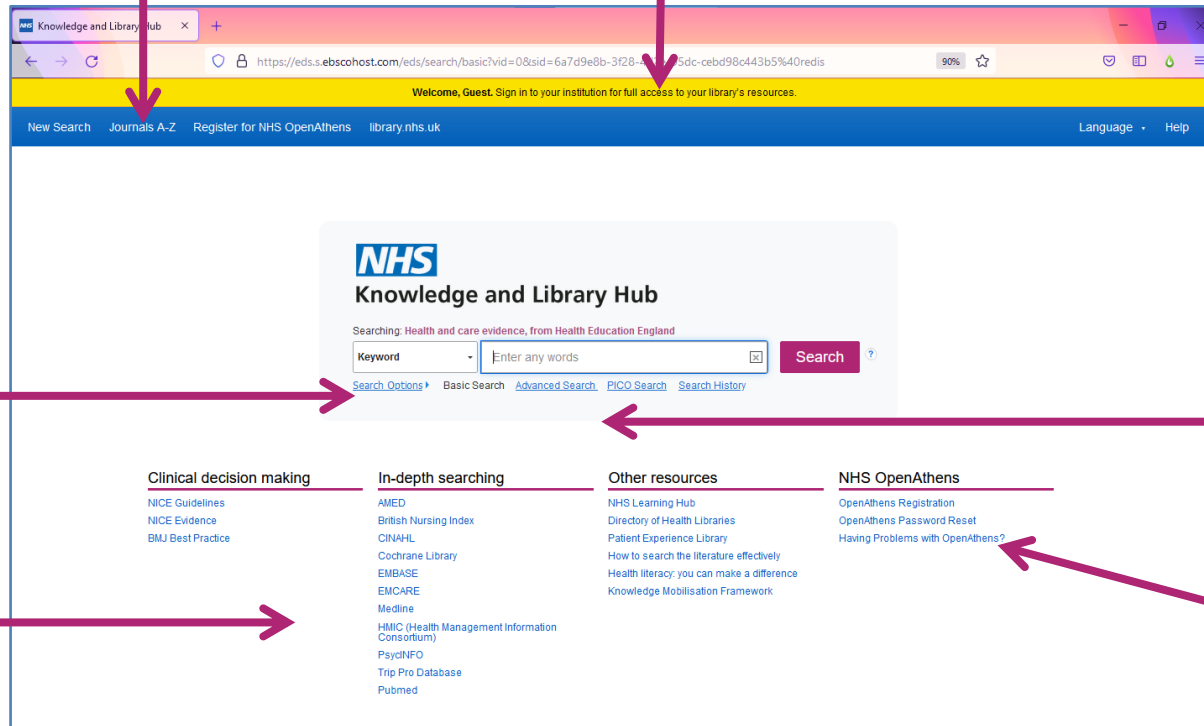

# NHS Knowledge and Library Hub

Go to <https://library.nhs.uk/knowledgehub/> and click on "Start your search"

Search for a specific journal title with the Journals A-Z

Login with your NHS OpenAthens account to access full-text articles and locally-licensed resources

Start a new search

Enter your search term(s) in the search box and click search **TIP:** You can enter keywords or specific book, journal or article titles

Links to other useful resources. **TIP:** use the listed databases for a more in-depth literature search