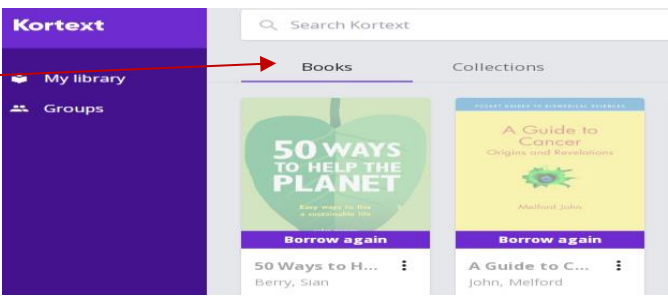

K3. Next sign in with your OpenAthens username and password.

K4. Once you have signed in with your OpenAthens you will see the e-book discovery page.

K5. From here search for e-books in the 'COLLECTIONS' tab. Click on a book to open and read.

K6. Access the e-books you have opened in the 'Books' tab.

K7. The books will remain visible in your 'Books' tab for 7 days.

If you have problems finding or accessing an e-book contact your nearest Trust Library: