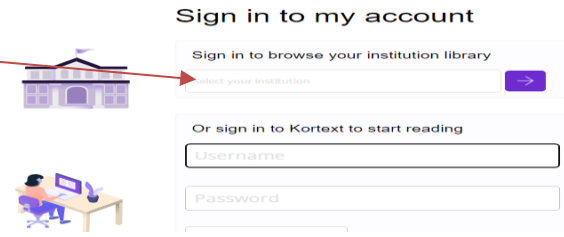

To access e-Books from the Kortext website, follow the instructions K1-K7

K1. Go to <https://read.kortext.com/>

K2. Then type 'Coventry and Warwickshire Partnership Trust' or select the name of your Trust from 'sign in to browse your institution Library'.