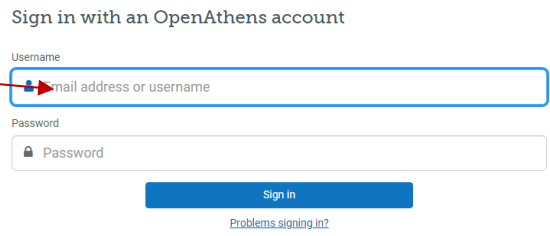

K3. Next sign in with your OpenAthens username and password.