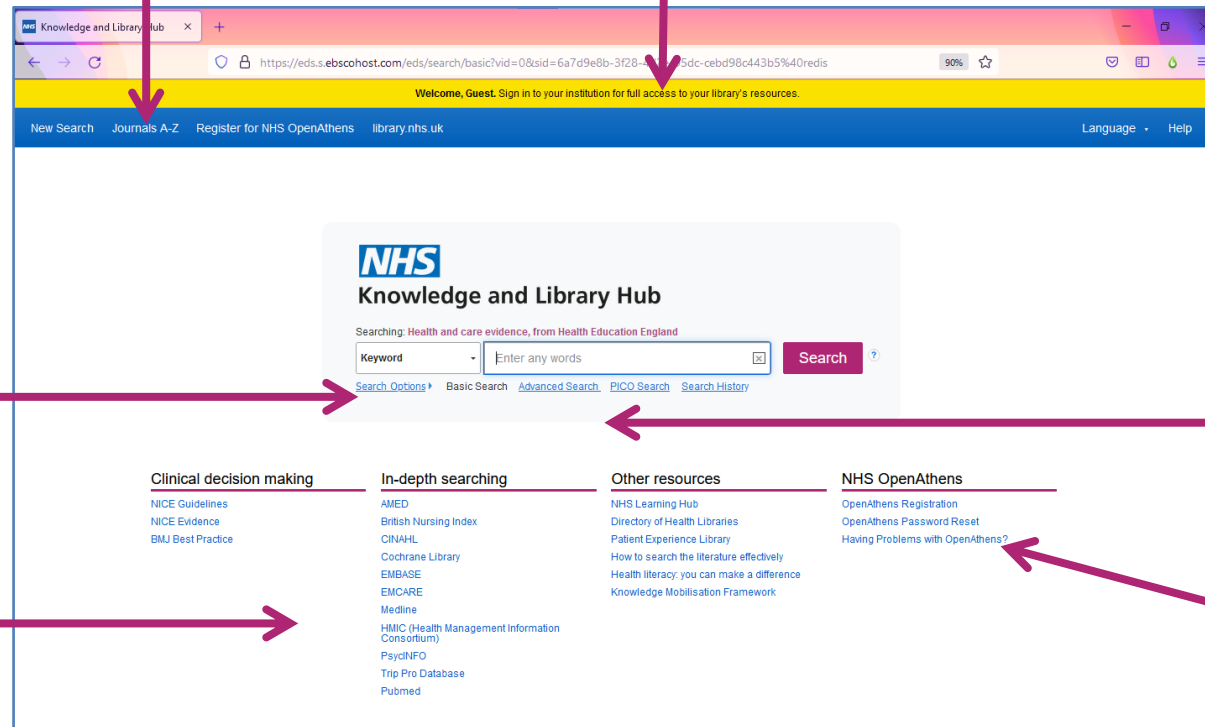

NHS Knowledge and Library Hub

Go to <https://library.nhs.uk/knowledgehub/abouthub/> and click on "Search the NHS Knowledge Hub"

Search for a specific journal title with the Journals A-Z

Login with your NHS OpenAthens account to access full-text articles and locally-licensed resources

Start a new search

Enter your search term(s) in the search box and click search **TIP:** You can enter keywords or specific book, journal or article titles

Links to other useful resources. **TIP:** use the listed databases for a more in-depth literature search

Choose 'Advanced Search' in order to access more search options

Register for an NHS OpenAthens account or reset your account password

TIP: on the search results page use the filters on the left-hand side to reduce the number of results